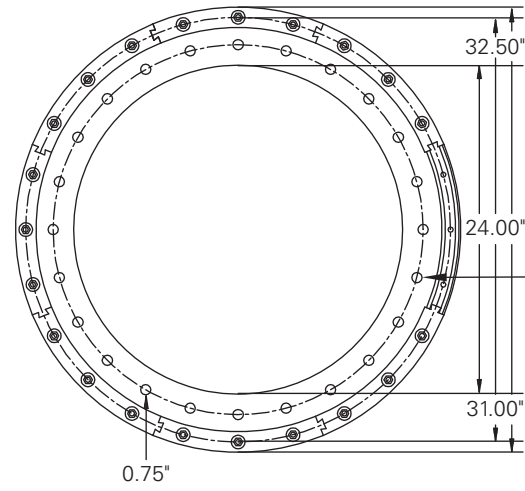

# TANK MANWAY ADAPTERS

APT™ tank manway adapters permit tank sumps to be mounted directly to a tank's 22" or 24" manway.

0.75" x 1.00"

MA-22

0.75"

MA-24

Model	Description
MA-22	22" tank manway adapter
MA-24	24" tank manway adapter

# STABILIZER BAR KITS

Model	Description
SBK-1	Stabilizer bar kit 1, 7" - 8.38"
SBK-2	Stabilizer bar kit 2, 8.25" - 10.88"
SBK-3	Stabilizer bar kit 3, 13.50" - 21.25"
SBK-25	Stabilizer bar kit 25, 10.12" - 14.38"