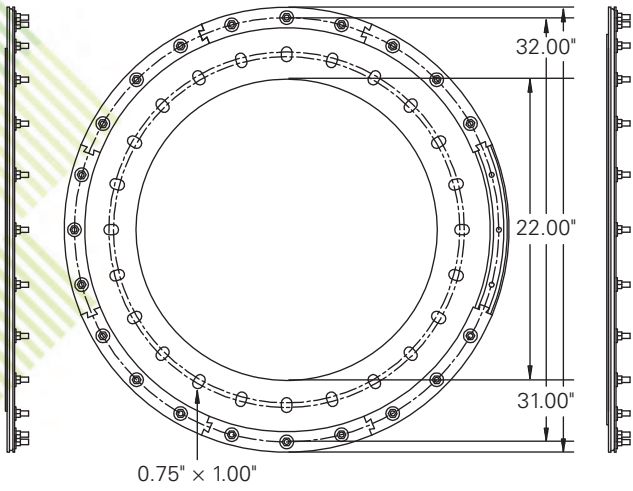

# TANK MANWAY ADAPTERS

APT™ tank manway adapters permit tank sumps to be mounted directly to a tank's 22" or 24" manway.

0.75" x 1.00"

MA-22

0.75"

MA-24

Model	Description
MA-22	22" tank manway adapter
MA-24	24" tank manway adapter

# STABILIZER BAR KITS

Model	Description
SBK-1	Stabilizer bar kit 1, 7" - 8.38"
SBK-2	Stabilizer bar kit 2, 8.25" - 10.88"
SBK-3	Stabilizer bar kit 3, 13.50" - 21.25"
SBK-25	Stabilizer bar kit 25, 10.12" - 14.38"